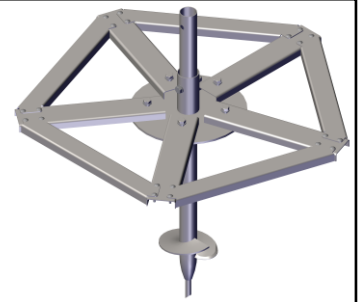

KERBL

18652 – Earth nail set for 18650

SW 13 / 24

#441425

Werkzeug nicht enthalten
Tool not included
Outil non inclus
Strumento non incluso

M16x50

A 17

M8 x 30