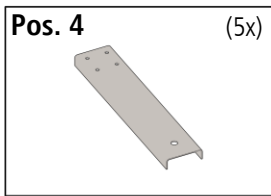

KERBL

18652 – Earth nail set for 18650

SW 13 / 24

#441425

Werkzeug nicht enthalten
Tool not included
Outil non inclus
Strumento non incluso

M16x50

A 17

M8 x 30