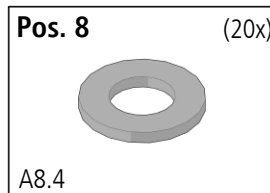

KERBL

18652 – Earth nail set for 18650

SW 13 / 24

#441425

Werkzeug nicht enthalten
Tool not included
Outil non inclus
Strumento non incluso

M16x50

A 17

M8 x 30