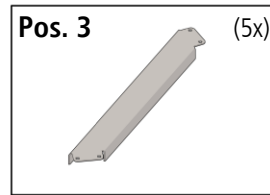

KERBL

18652 – Earth nail set for 18650

SW 13 / 24

#441425

Werkzeug nicht enthalten
Tool not included
Outil non inclus
Strumento non incluso

M16x50

A 17

M8 x 30